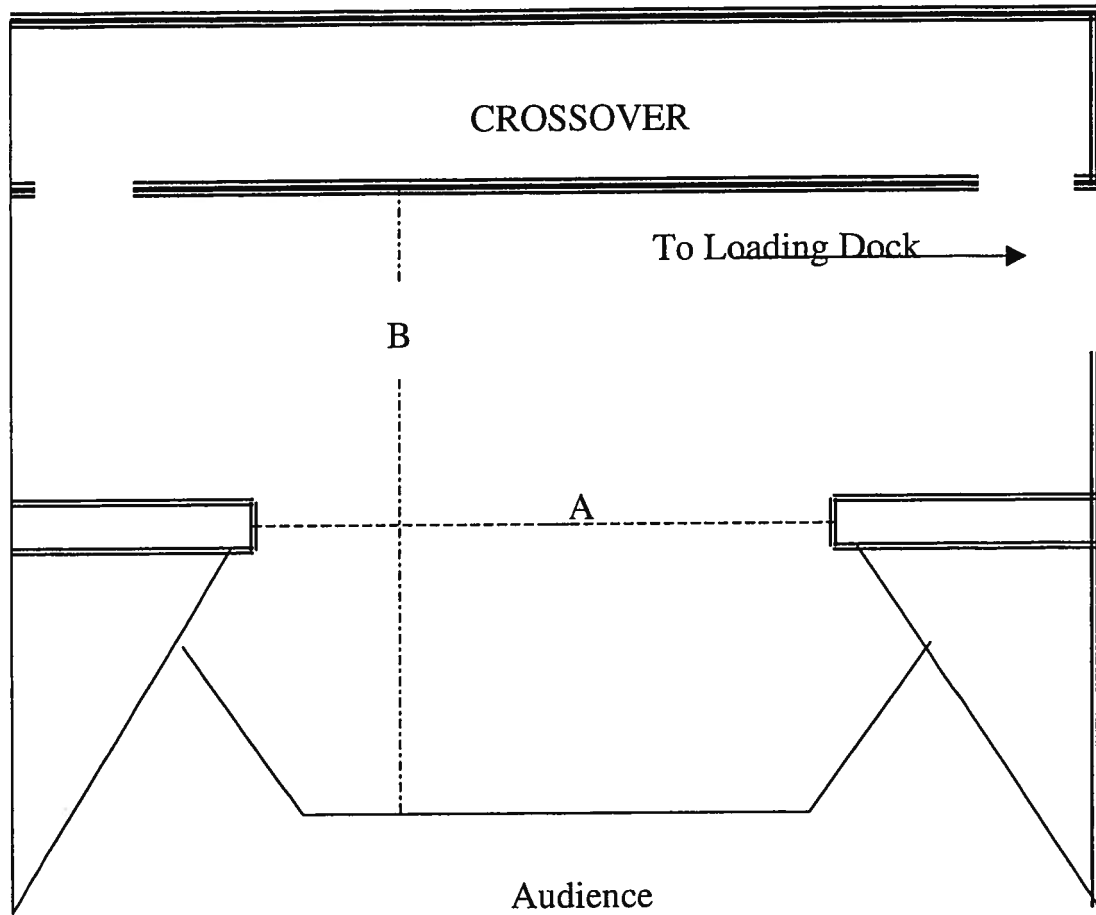

Ted Daigle Theatre  
St. Thomas University

A – Proscenium Arch – Width - 26' 6"  
Height – 13'6"

B - Stage Depth 21'3"

C – Wing space (aprox) 8.0'