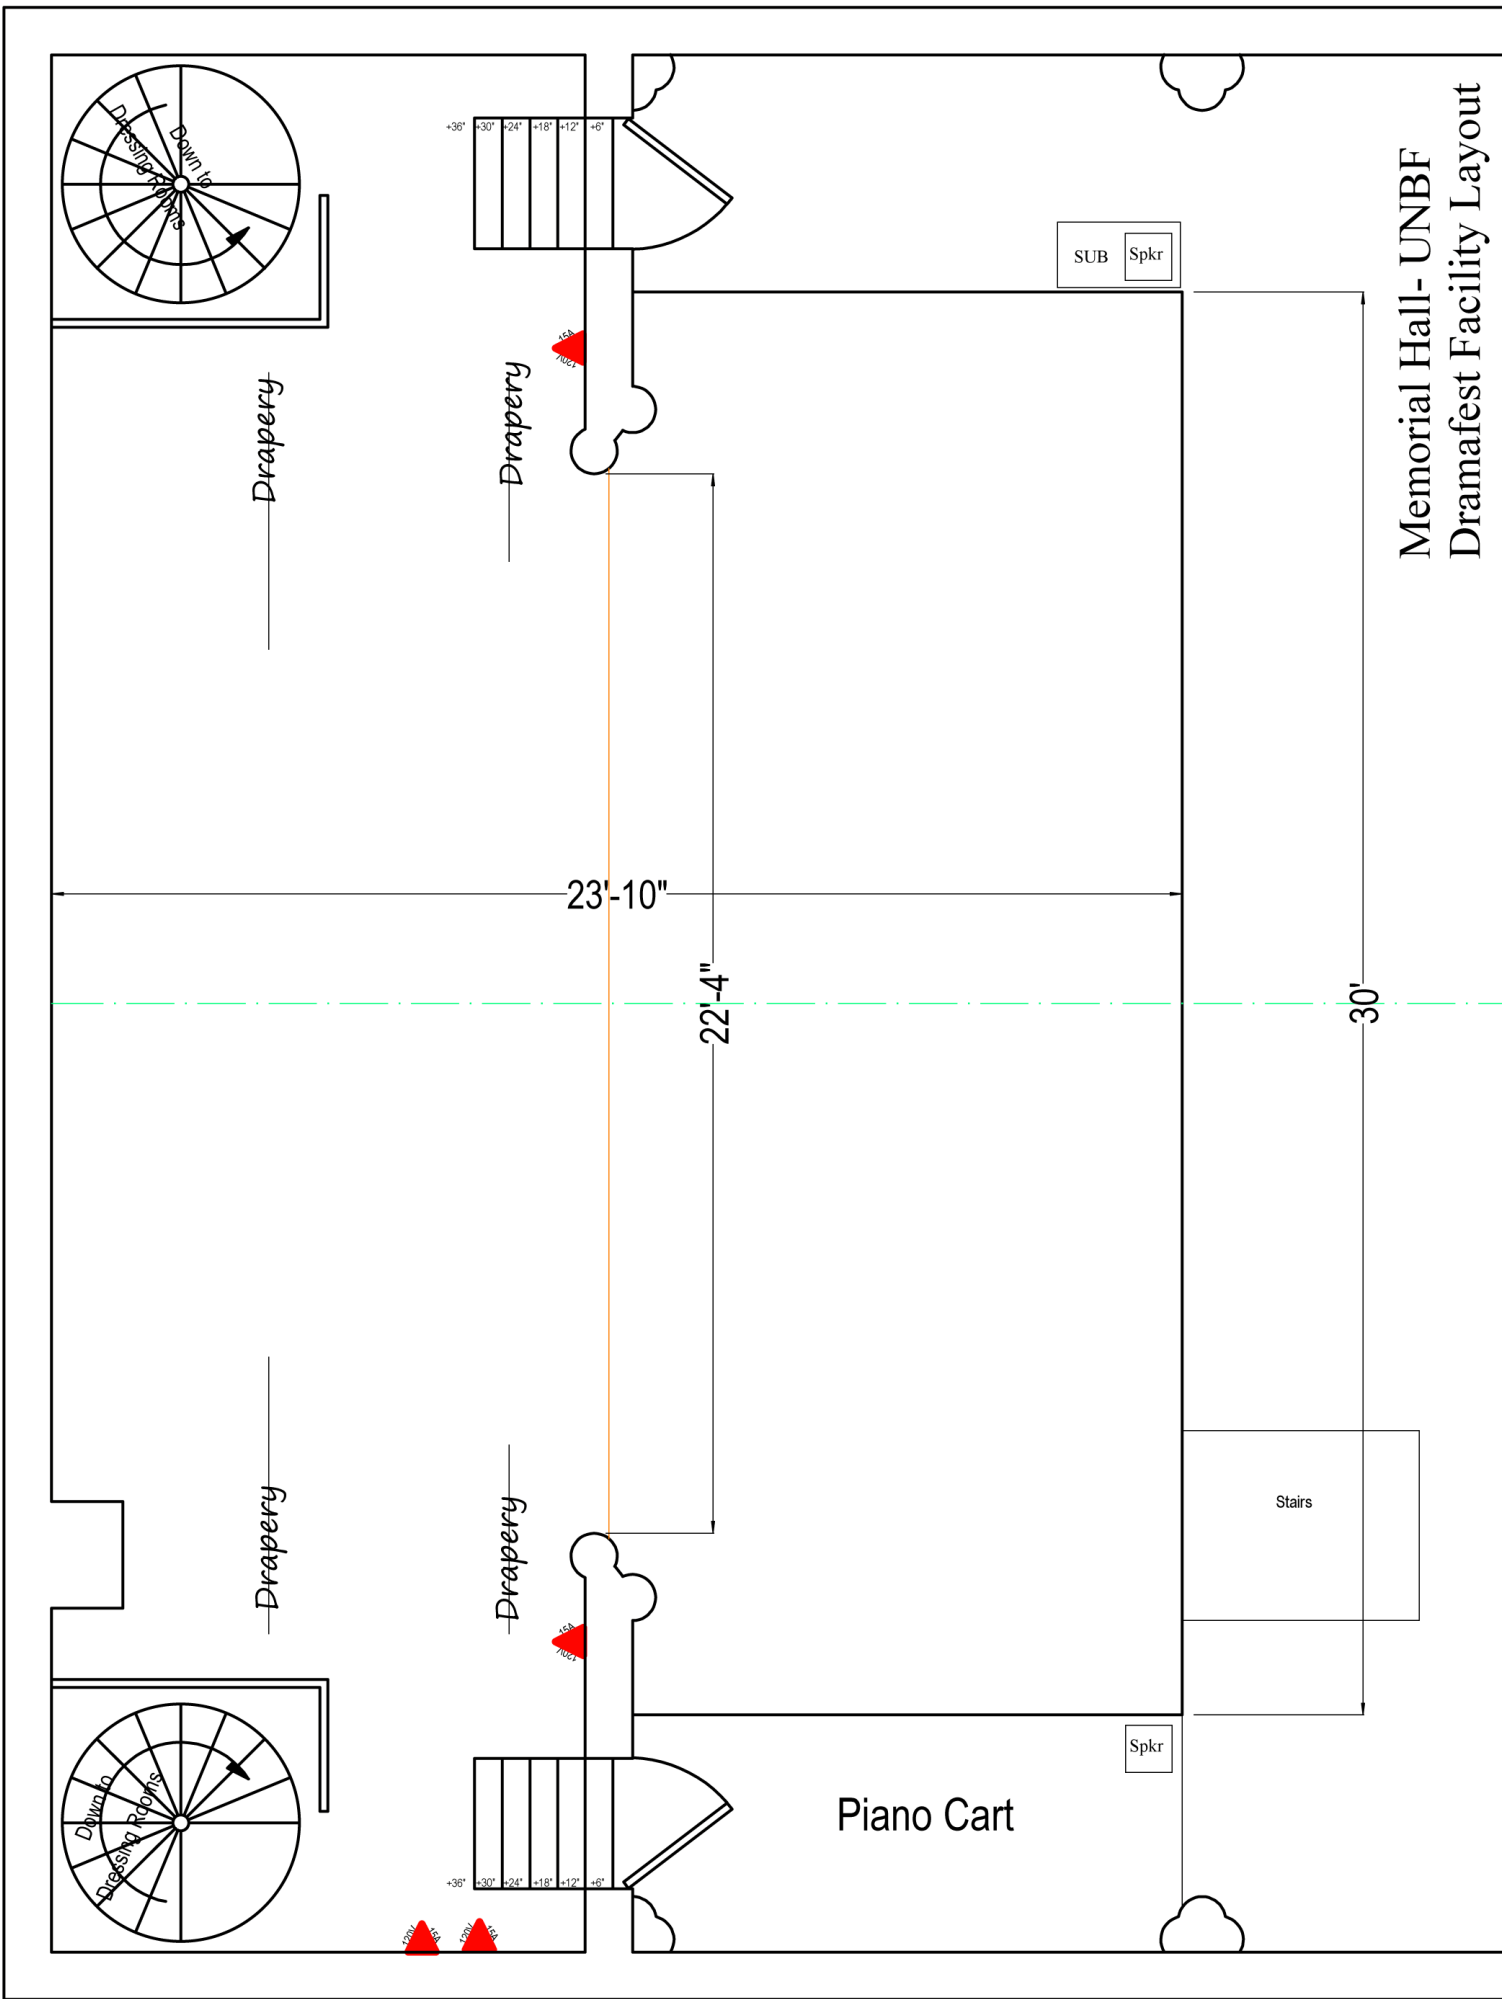

Memorial Hall- UNBF
Dramafest Facility Layout

Drapery

Drapery

Drapery

Drapery

23'-10"

22'-4"

30'

SUB Spkr

Spkr

Piano Cart

Stairs